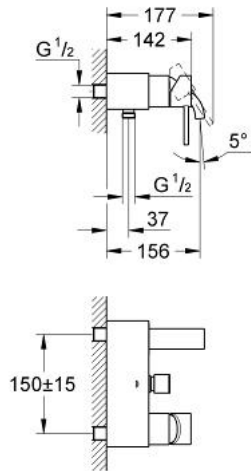

## 32 148 000 ALLURE SINGLE-LEVER BATH/SOWER MIXER

### PRODUCT DESCRIPTION

- Colour: chrome
- wall mounted
- GROHE SilkMove 46 mm ceramic cartridge
- GROHE Long-Life Shine durable sparkling sheen
- adjustable flow rate limiter
- automatic diverter: bath/shower
- integrated non-return valve in shower outlet 1/2"
- flat wall installation with covered unions
- GROHE FastFixationInstallation system
- Protected against backflow

### SPARE PARTS, June 2005 – now

- 1: Lever (Order-nr. 46609000)
- 2: Shield (Order-nr. 46584000)
- 3: Cartridge (Order-nr. 46048000)
- 4: Diverter knob (Order-nr. 46585000)
- 5: Diverter (Order-nr. 08915000)
- 6: Union (Order-nr. 12088000)
- 6.1: Seal dia. 45x3 mm (Order-nr. 0044400M)
- 7: Fixing set (Order-nr. 46381V00)
- 8: Non-return valve (Order-nr. 08565000)
- 9: Temperature limiter (Order-nr. 46375000)\*