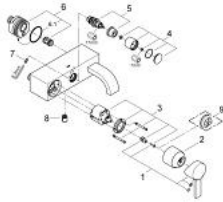

## 32 148 000 ALLURE SINGLE-LEVER BATH/SOWER MIXER

### PRODUCT DESCRIPTION

- Colour: chrome
- wall mounted
- GROHE SilkMove 46 mm ceramic cartridge
- GROHE Long-Life Shine durable sparkling sheen
- adjustable flow rate limiter
- automatic diverter: bath/shower
- integrated non-return valve in shower outlet 1/2"
- flat wall installation with covered unions
- GROHE FastFixationInstallation system
- Protected against backflow

### SPARE PARTS, June 2005 – now

- 1: Lever (Order-nr. 46609000)
- 2: Shield (Order-nr. 46584000)
- 3: Cartridge (Order-nr. 46048000)
- 4: Diverter knob (Order-nr. 46585000)
- 5: Diverter (Order-nr. 08915000)
- 6: Union (Order-nr. 12088000)
- 6.1: Seal dia. 45x3 mm (Order-nr. 0044400M)
- 7: Fixing set (Order-nr. 46381V00)
- 8: Non-return valve (Order-nr. 08565000)
- 9: Temperature limiter (Order-nr. 46375000)\*