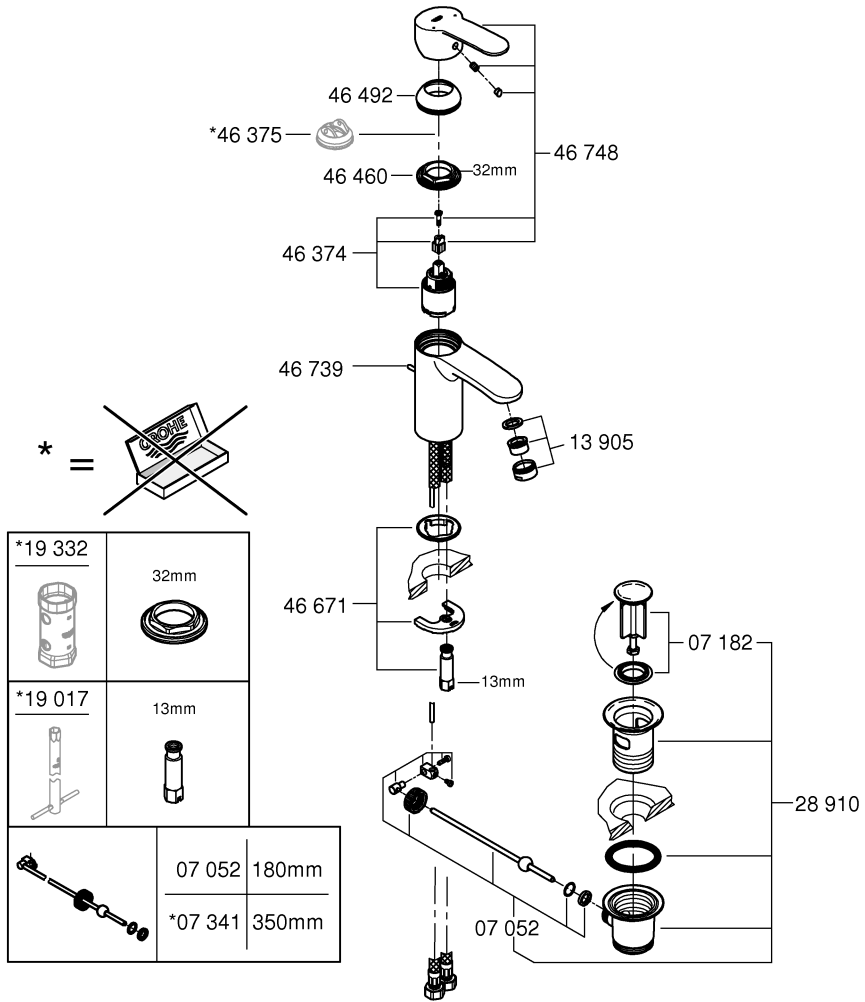

Care

Dear Customer,

We want to ensure that you get long-lasting satisfaction and pleasure from your GROHE fitting. Therefore, please read the following care instructions because damage to the surface and underlying material resulting from improper treatment is not covered by warranty.

Do not use any abrasive sponges or scouring agents for cleaning. We also advise you not to use cleaning agents containing solvent or acid, limescale removers, household vinegar and cleaning agents with acetic acid in them. They are aggressive to the surface - and will leave your fitting dull and scratched. □s the formulations of commercially available cleaning agents frequently change, we cannot guarantee they will provide the gentle care our fitting deserves.

Clean the fitting with a little soap and a moist cloth only, then simply rinse off and wipe dry. You can avoid lime spots by drying the fitting each time it is used. If lime deposits do occur, remove them with **GrohClean**, our environment-friendly cleaning liquid. **GrohClean** is specially formulated to clean the surface of our fittings gently. **GrohClean** is available from your supplier.