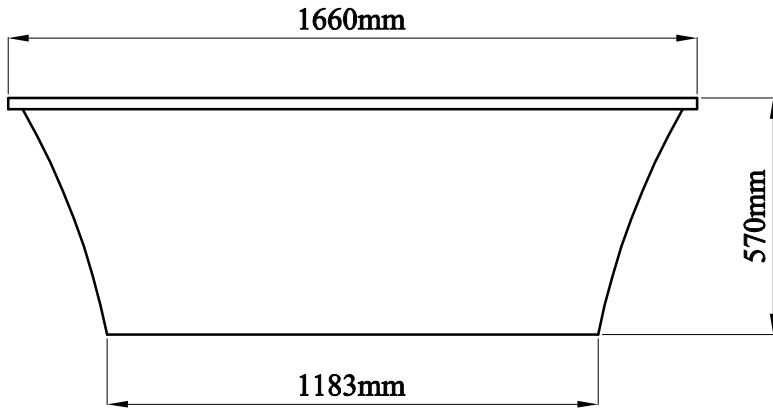

Item No.:DM808

Measurement:1660×730×570mm

SECTION A-A

SECTION B-B