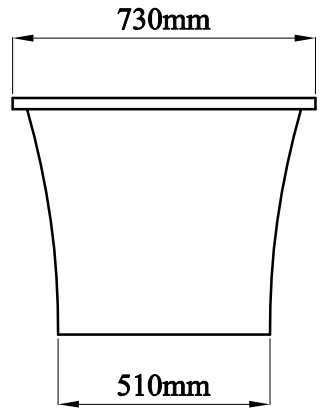

Item No.:DM808

Measurement:1660×730×570mm

SECTION A-A

SECTION B-B