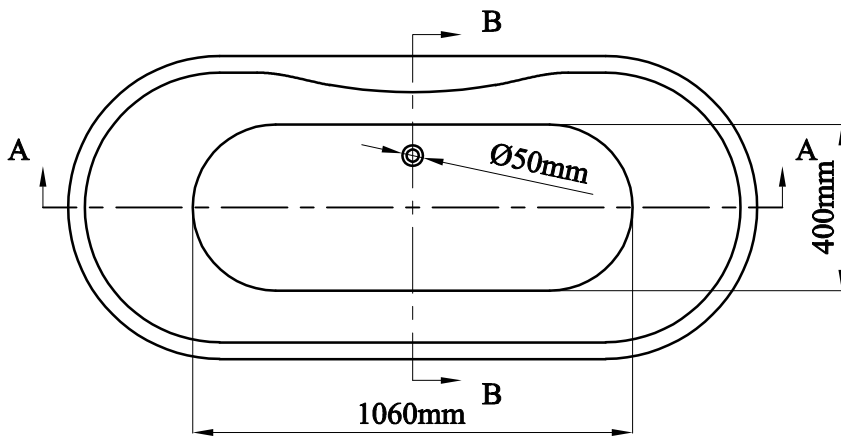

Item No.:DM808

Measurement:1660×730×570mm

SECTION A-A

SECTION B-B