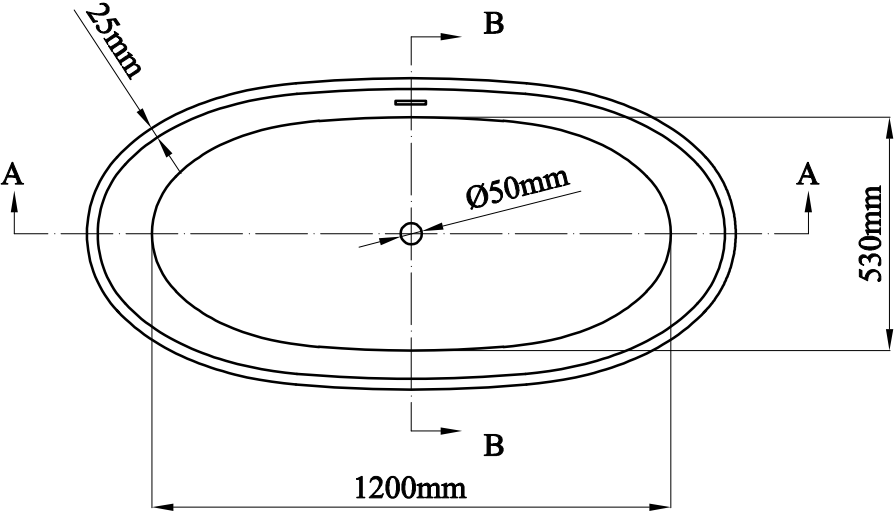

Item No.:DM993-1500

Measurement:1495×725×585 mm

SECTION A-A

SECTION B-B