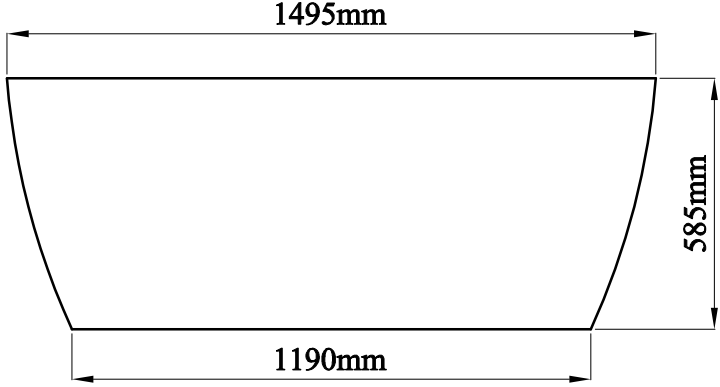

Item No.:DM993-1500

Measurement:1495×725×585 mm

SECTION A-A

SECTION B-B