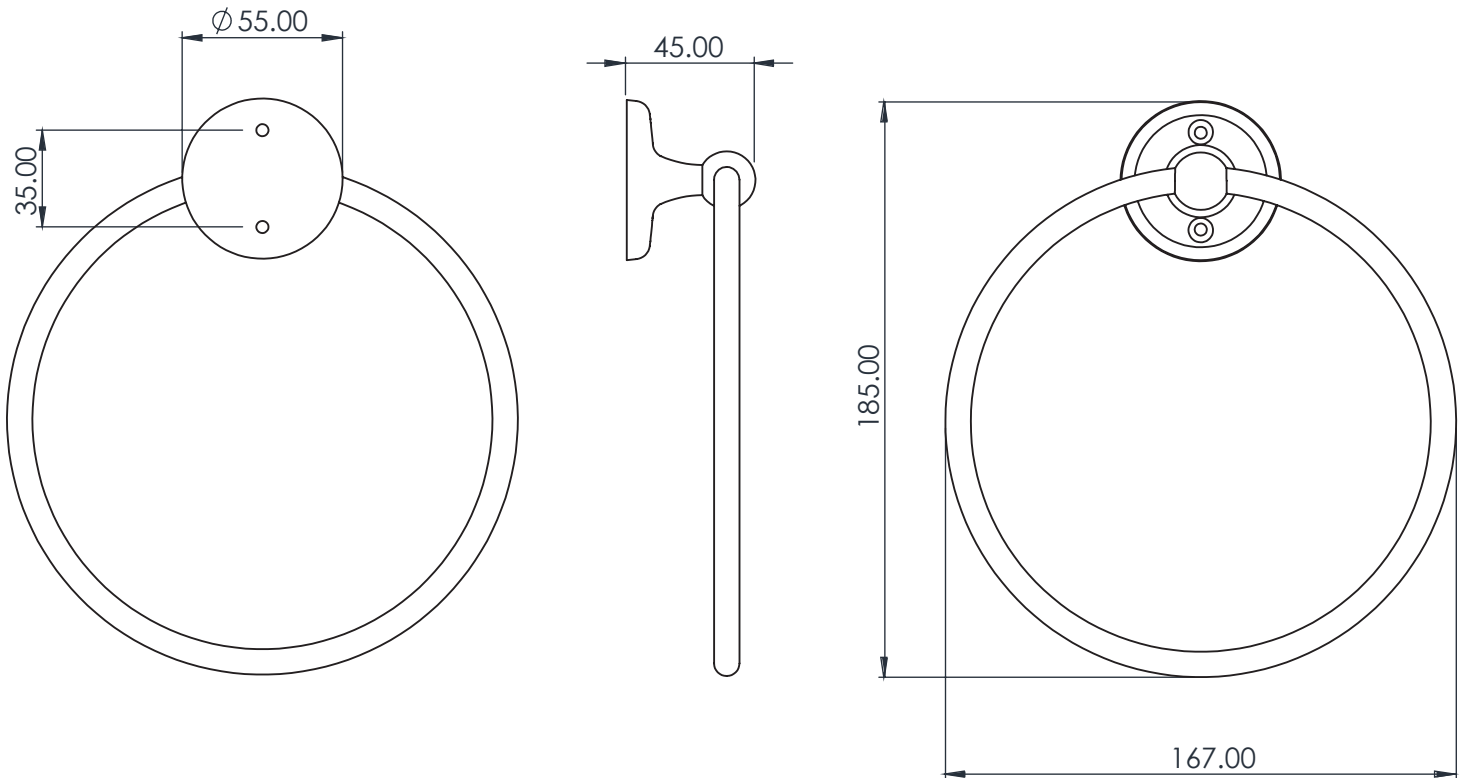

ROPER RHODES®

Technical Data Sheet

Avening Towel Ring

4922.02 (Chrome) 4922.04 (Brass)

Dimensions

Diagrams not to scale. All dimensions in mm (tolerance of +/-5mm)

FAQs

What are the fixing point centres? 35mm

What are the materials used? Brass (Chrome plated or PVD)

Has the product been weight tested? The product has been weight tested to 10kg