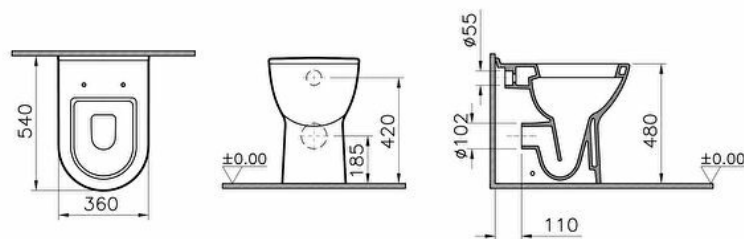

Collection: S50

Technical specifications

Colour	White
Height	480
Width	360
Depth	540
Designer	Noa
Finish	Hygiene
Height Of Toilet	480 mm

Installation Detail	Floor Mounted by Sides-Single
Material	Hygiene
Rim Feature	Box-Rim
Bidet Function	Without bidet pipe
Body Material	VC- Vitreous China
Design Shape	Round
Inner Shape	Wash-down

Marketing Measure (cm)	54 CM
Open Back/Back To Wall	Back-to-wall
Special Needs	Yes
Special Solutions	Health&Care
Guarantee	10

2A technical drawing**Technical specifications**

Colour: White **Height:** 480 **Width:** 360 **Depth:** 540 **Designer:** Noa **Finish:** Hygiene **Height Of Toilet:** 480 mm **Installation Detail :** Floor Mounted by Sides-Single **Material:** Hygiene **Rim Feature:** Box-Rim **Bidet Function:** Without bidet pipe **Body Material:** VC-Vitreous China **Design Shape :** Round **Inner Shape:** Wash-down **Marketing Measure (cm):** 54 CM **Open Back/Back To Wall:** Back-to-wall **Special Needs:** Yes **Special Solutions:** Health&Care **Guarantee:** 10