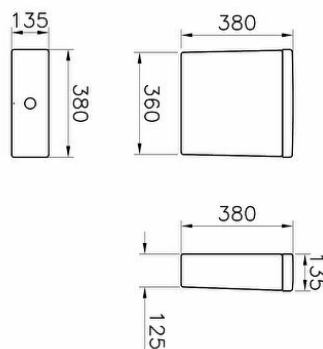

**Collection:** Integra**Technical specifications**

Colour	White
Height	380
Width	380
Depth	140
Designer	Noa
Finish	Hygiene
Material	Hygiene

Water Inlet Detail (REZ ICTKM)	Bottom
Certificate	CE
Body Material	VC- Vitreous China
Guarantee	5

2A technical drawing**Technical specifications**

Colour: White **Height:** 380 **Width:** 380 **Depth:** 140 **Designer:** Noa **Finish:** Hygiene **Material:** Hygiene **Water Inlet Detail (REZ ICTKM):** Bottom **Certificate:** CE **Body Material:** VC- Vitreous China **Guarantee:** 5