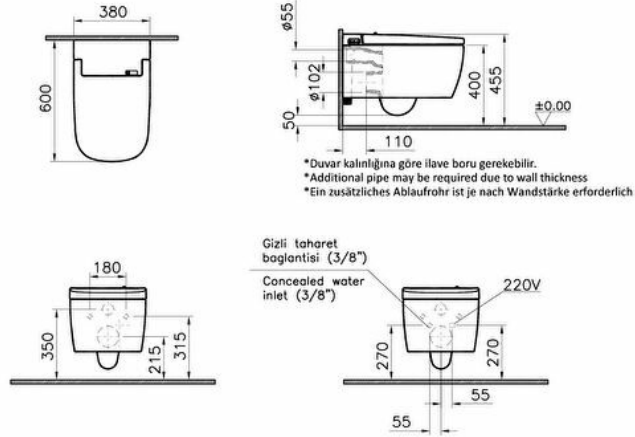

Collection: V-Care

Technical specifications

Colour	White
Height	405
Width	375
Depth	605
Designer	Noa
Finish	Hygiene
Height Of Toilet	400 mm

Inner Shape	Wash-down
Marketing Measure (cm)	60 CM
Special Solutions	V-Care
Touch Free Products	Yes
Guarantee	2
Installation Detail	Concealed Installation
Bidet Function	With bidet pipe
Bidet Nozzle Detail	Smart

Material	Hygiene
Packaged Product	700X460X829
Sizes (WxDxH)	
Rim Feature	Rim-ex
Certificate	CE
Body Material	VC- Vitreous China
Design Shape	Squarish
Washbasin	
Design Shape	Squarish

Flusher Detail	
Urinalandsquatting	Push Button
Pan	

2A technical drawing

Technical specifications

Colour: White **Height:** 405 **Width:** 375 **Depth:** 605 **Designer:** Noa **Finish:** Hygiene **Height Of Toilet:** 400 mm **Material:** Hygiene
Packaged Product Sizes (WxDxH): 700X460X829 **Rim Feature:** Rim-ex **Certificate:** CE **Body Material:** VC- Vitreous China **Design Shape Washbasin:** Squarish **Design Shape :** Squarish **Inner Shape:** Wash-down **Marketing Measure (cm):** 60 CM **Special Solutions:** V-Care **Touch Free Products:** Yes **Guarantee:** 2 **Installation Detail :** Concealed Installation **Bidet Function:** With bidet pipe **Bidet Nozzle Detail:** Smart **Flusher Detail Urinalandsquatting Pan:** Push Button