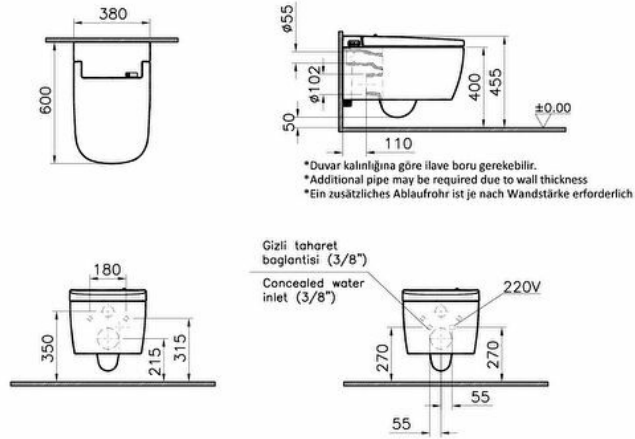

Collection: V-Care

Technical specifications

Colour	White
Height	405
Width	375
Depth	605
Designer	Noa
Finish	Hygiene
Height Of Toilet	400 mm

Design Shape	Squarish
Inner Shape	Wash-down
Marketing Measure (cm)	60 CM
Special Solutions	V-Care
Touch Free Products	Yes
Guarantee	2
Bidet Function	With bidet pipe
Bidet Nozzle Detail	Smart

Installation Detail	Concealed Installation
Material	Hygiene
Packaged Product Sizes (WxDxH)	700X460X829
Rim Feature	Rim-ex
Certificate	ANQAS
Body Material	VC- Vitreous China
Design Shape Washbasin	Squarish

Flusher Detail	
Urinalandsquatting Pan	Push Button

2A technical drawing

Technical specifications

Colour: White **Height:** 405 **Width:** 375 **Depth:** 605 **Designer:** Noa **Finish:** Hygiene **Height Of Toilet:** 400 mm **Installation Detail :** Concealed Installation **Material:** Hygiene **Packaged Product Sizes (WxDxH):** 700X460X829 **Rim Feature:** Rim-ex **Certificate:** ANQAS **Body Material:** VC- Vitreous China **Design Shape Washbasin:** Squarish **Design Shape :** Squarish **Inner Shape:** Wash-down **Marketing Measure (cm):** 60 CM **Special Solutions:** V-Care **Touch Free Products:** Yes **Guarantee:** 2 **Bidet Function:** With bidet pipe **Bidet Nozzle Detail:** Smart **Flusher Detail Urinalandsquatting Pan:** Push Button