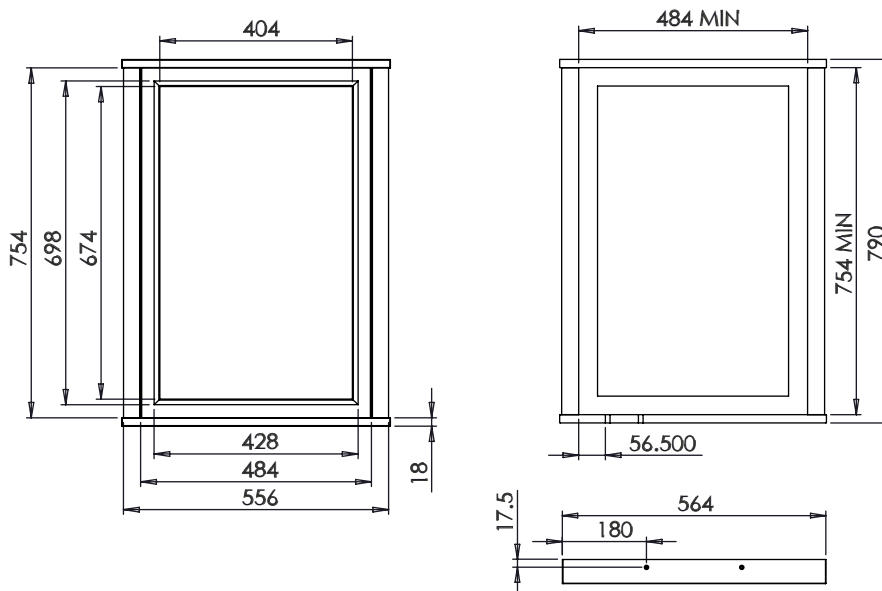

600 Illuminated Mirror

ROPER RHODES®
BATH

FINISHES	
	
.VN VANILLA	.MC MOCHA
	
.SG SLATE GREY	.PW PEWTER
	
.W CHALK WHITE	

NO.	DESCRIPTION	PRODUCT CODE	FIXINGS INCLUDED?	GROSS WEIGHT	NET WEIGHT
1	HAMPTON ILLUMINATED MIRROR	HAMILL6COM	YES	13kg	13kg

DIMENSIONS

DIAGRAMS NOT TO SCALE
ALL DIMENSIONS IN MM
TOLERANCE OF ± 5MM

FAQ

- What is the total power consumption of the mirror? 35.5 watts
- What is the colour temperature of the LED lighting? 6000 kelvin
- What is the total amount of lumens produced by the LED lighting? 600 lumens
- Where is the mains cable located? The mains cable is located in the centre of the back of the mirror.
- Can the mirror be hung separate of the mirror frame? No, the keyhole slots are only present on the frame.