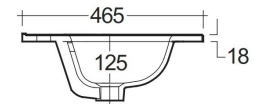

RAK-JOY - JOYDI06101WH

Wash basin | Drop In

RAK
CERAMICS

Technical specifications

Dimensions: 610 x 465 mm

Weight: 12 Kg

Color: Pure White

Shape of basin: Rectangle

Overflow hole: yes

Suites: [RAK-JOY UNO](#)
[RAK-JOY](#)

Code	Name
JOYWB4106AWHA	60CM Drop In Wash Basin

Dimensions: All dimensions in mm. Tolerance of vitreous china & fireclay items: $\pm 5\%$ for below 200mm and $\pm 3\%$ for above 200mm; for all other items tolerance $\pm 1\%$. Note: Due to a continuing development program to improve design and performance, the manufacturer reserves all rights to vary specifications without prior information. Please note accessories are for photographic use only.