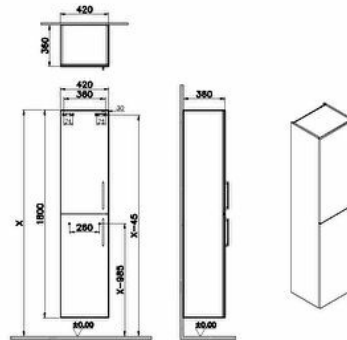

Collection: Root Flat

Technical specifications

Colour	Walnut
Height	1800
Width	416
Depth	360
Designer	VitrA Design Team
Finish	Melamine
Finish-Front	Melamine

Body Material	MDF
Door Option	2 Doors
LED	No
Assembly	Suspended
Packaged Product Sizes (WxDxH)	466X410X1850
Door Hinge Position	Left-Right

Shelf Type	Glass Shelf
Marketing Measure (cm)	40

Front Colour	Walnut
Front Material	MDF
Handle Material	Zamak
Material	Melamine
Number of Doors	2
Soft close	Yes
Body Coating	Melamine
Body Colour	Walnut

Grip	Root Bar Handle
Leg Option	No
Cabinet Type	2 Doors
Guarantee	2
Hinge Type	Crossbar
Hinge Color	Metal
Drawer option	Two Doors

2A technical drawing

**Technical specifications**

Colour: Walnut **Height:** 1800 **Width:** 416 **Depth:** 360 **Designer:** VitrA Design Team **Finish:** Melamine **Finish-Front:** Melamine **Front Colour:** Walnut **Front Material:** MDF **Handle Material:** Zamak **Material:** Melamine **Number of Doors:** 2 **Soft close:** Yes **Body Coating:** Melamine **Body Colour:** Walnut **Body Material:** MDF **Door Option:** 2 Doors **LED:** No **Assembly:** Suspended **Packaged Product Sizes (WxDxH):** 466X410X1850 **Door Hinge Position:** Left-Right **Grip:** Root Bar Handle **Leg Option:** No **Cabinet Type:** 2 Doors **Guarantee:** 2 **Hinge Type:** Crossbar **Hinge Color:** Metal **Drawer option:** Two Doors **Shelf Type:** Glass Shelf **Marketing Measure (cm):** 40