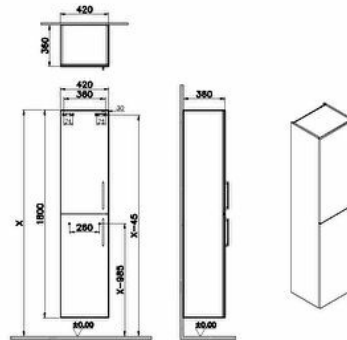

Collection: Root Flat

Technical specifications

Colour	Glossy white
Height	1800
Width	416
Depth	360
Designer	VitrA Design Team
Finish	PET
Finish-Front	PET

Body Colour	White high gloss
Body Material	MDF
Door Option	2 Doors
Hinge Color	Metal
LED	No
Assembly	Suspended

Shelf Type	Glass Shelf
Marketing Measure (cm)	40

Front Colour	Glossy White
Front Material	MDF
Grip	Root Bar Handle
Handle Material	Zamak
Leg Option	No
Material	PET
Soft close	Yes
Body Coating	PET

Number of Doors	2
Door Hinge Position	Left-Right
Cabinet Type	2 Doors
Guarantee	2
Hinge Type	Crossbar
Drawer option	Two Doors
Packaged Product Sizes (WxDxH)	466X410X1850

2A technical drawing

Technical specifications

Colour: Glossy white **Height:** 1800 **Width:** 416 **Depth:** 360 **Designer:** VitrA Design Team **Finish:** PET **Finish-Front:** PET **Front Colour:** Glossy White **Front Material:** MDF **Grip:** Root Bar Handle **Handle Material:** Zamak **Leg Option:** No **Material:** PET **Soft close:** Yes **Body Coating:** PET **Body Colour:** White high gloss **Body Material:** MDF **Door Option:** 2 Doors **Hinge Color:** Metal **LED:** No **Assembly:** Suspended **Number of Doors:** 2 **Door Hinge Position:** Left-Right **Cabinet Type:** 2 Doors **Guarantee:** 2 **Hinge Type:** Crossbar **Drawer option:** Two Doors **Packaged Product Sizes (WxDxH):** 466X410X1850 **Shelf Type:** Glass Shelf **Marketing Measure (cm):** 40