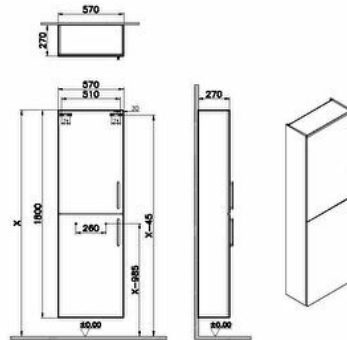

Collection: Root Flat

Technical specifications

Colour	Walnut
Height	1800
Width	564
Depth	269
Designer	VitrA Design Team
Finish	Melamine
Finish-Front	Melamine

Body Material	MDF
Door Option	2 Doors
LED	No
Assembly	Suspended
Packaged Product Sizes (WxDxH)	614X319X1850
Door Hinge Position	Left-Right

Shelf Type	Glass Shelf
Marketing Measure (cm)	55

Front Colour	Walnut
Front Material	MDF
Handle Material	Zamak
Material	Melamine
Number of Doors	2
Soft close	Yes
Body Coating	Melamine
Body Colour	Walnut

Grip	Root Bar Handle
Leg Option	No
Cabinet Type	2 Doors
Guarantee	2
Hinge Type	Crossbar
Hinge Color	Metal
Drawer option	Two Doors

2A technical drawing

Technical specifications

Colour: Walnut **Height:** 1800 **Width:** 564 **Depth:** 269 **Designer:** VitrA Design Team **Finish:** Melamine **Finish-Front:** Melamine **Front Colour:** Walnut **Front Material:** MDF **Handle Material:** Zamak **Material:** Melamine **Number of Doors:** 2 **Soft close:** Yes **Body Coating:** Melamine **Body Colour:** Walnut **Body Material:** MDF **Door Option:** 2 Doors **LED:** No **Assembly:** Suspended **Packaged Product Sizes (WxDxH):** 614X319X1850 **Door Hinge Position:** Left-Right **Grip:** Root Bar Handle **Leg Option:** No **Cabinet Type:** 2 Doors **Guarantee:** 2 **Hinge Type:** Crossbar **Hinge Color:** Metal **Drawer option:** Two Doors **Shelf Type:** Glass Shelf **Marketing Measure (cm):** 55