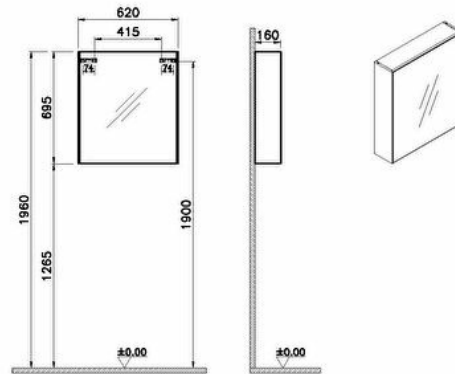

Collection: Basis

Technical specifications

Colour	Brushed Chrome
Height	1600
Width	616
Depth	160
Designer	VitrA Design Team
Door Hinge Position	Right
Number of Doors	1
Soft close	Yes

Front Material	MDF + Mirror
Guarantee	2
Finish	PVC
Material	PVC
Hinge Type	Crossbar
Hinge Color	Metal
Packaged Product Sizes (WxDxH)	755X220X670
Shelf Type	Glass Shelf

Assembly	Suspended
Body Colour	Brushed Chrome
Body Material	MDF
LED	No
Finish-Front	Melamine
Front Colour	Anthracite

Marketing Measure (cm)	60
-------------------------------	----

2A technical drawing**Technical specifications**

Colour: Brushed Chrome **Height:** 1600 **Width:** 616 **Depth:** 160 **Designer:** VitrA Design Team **Door Hinge Position:** Right **Number of Doors:** 1 **Soft close:** Yes **Assembly:** Suspended **Body Colour:** Brushed Chrome **Body Material:** MDF **LED:** No **Finish-Front:** Melamine **Front Colour:** Anthracite **Front Material:** MDF + Mirror **Guarantee:** 2 **Finish:** PVC **Material:** PVC **Hinge Type:** Crossbar **Hinge Color:** Metal **Packaged Product Sizes (WxDxH):** 755X220X670 **Shelf Type:** Glass Shelf **Marketing Measure (cm):** 60