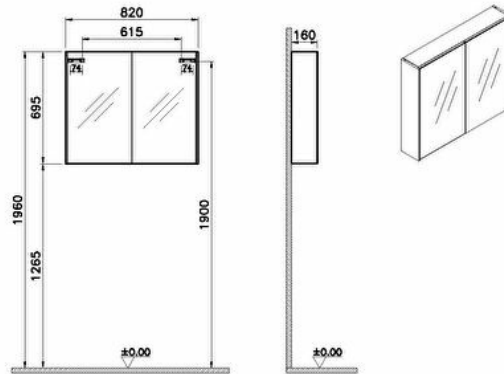

Collection: Basis

Technical specifications

Colour	Brushed Chrome
Height	1600
Width	816
Depth	160
Designer	VitrA Design Team
Number of Doors	2
Soft close	Yes
Assembly	Suspended

Guarantee	2
Finish	PVC
Material	PVC
Hinge Type	Crossbar
Hinge Color	Metal
Packaged Product Sizes (WxDxH)	755X220X870
Shelf Type	Glass Shelf
Marketing Measure (cm)	80

Body Colour	Brushed Chrome
Body Material	MDF
LED	No
Finish-Front	Melamine
Front Colour	Anthracite
Front Material	Chipboard + Mirror

2A technical drawing

**Technical specifications**

Colour: Brushed Chrome **Height:** 1600 **Width:** 816 **Depth:** 160 **Designer:** VitrA Design Team **Number of Doors:** 2 **Soft close:** Yes
Assembly: Suspended **Body Colour:** Brushed Chrome **Body Material:** MDF **LED:** No **Finish-Front:** Melamine **Front Colour:** Anthracite **Front Material:** Chipboard + Mirror **Guarantee:** 2 **Finish:** PVC **Material:** PVC **Hinge Type:** Crossbar **Hinge Color:** Metal
Packaged Product Sizes (WxDxH): 755X220X870 **Shelf Type:** Glass Shelf **Marketing Measure (cm):** 80