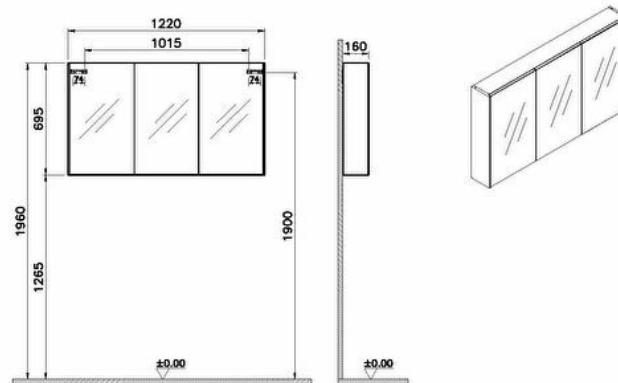

Collection: Basis

Technical specifications

Colour	Brushed Chrome
Height	1600
Width	1216
Depth	160
Designer	VitrA Design Team
Soft close	Yes
Assembly	Suspended
Body Colour	Brushed Chrome

Front Material	Chipboard + Mirror
Guarantee	2
Finish	PVC
Material	PVC
Hinge Type	Crossbar
Hinge Color	Metal
Shelf Type	Glass Shelf
Marketing Measure (cm)	120

Body Material	MDF
LED	No
Finish-Front	Melamine
Front Colour	Anthracite
Number of Doors	3
Packaged Product Sizes (WxDxH)	1275X220X760

2A technical drawing**Technical specifications**

Colour: Brushed Chrome **Height:** 1600 **Width:** 1216 **Depth:** 160 **Designer:** VitrA Design Team **Soft close:** Yes **Assembly:** Suspended **Body Colour:** Brushed Chrome **Body Material:** MDF **LED:** No **Finish-Front:** Melamine **Front Colour:** Anthracite **Number of Doors:** 3 **Packaged Product Sizes (WxDxH):** 1275X220X760 **Front Material:** Chipboard + Mirror **Guarantee:** 2 **Finish:** PVC **Material:** PVC **Hinge Type:** Crossbar **Hinge Color:** Metal **Shelf Type:** Glass Shelf **Marketing Measure (cm):** 120