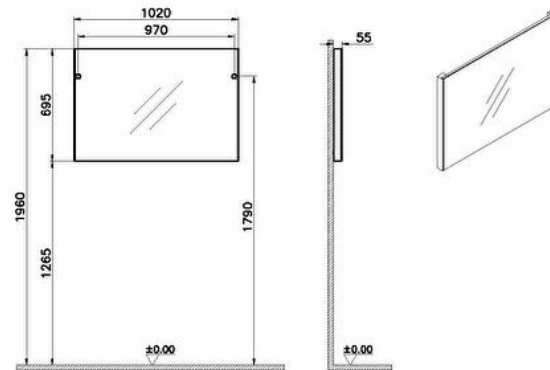


**Collection:** Basis**Technical specifications**

Colour	Brushed Chrome
Height	695
Width	102
Depth	55
Designer	VitrA Design Team
Assembly	Suspended
Body Colour	Brushed Chrome

Finish	Melamine
Material	Melamine

LED	No
Packaged Product	1067X102X570
Sizes (WxDxH)	
Body Coating	Melamine
Body Material	Chipboard + Mirror
Guarantee	2
Marketing Measure (cm)	100

2A technical drawing**Technical specifications**

Colour: Brushed Chrome **Height:** 695 **Width:** 102 **Depth:** 55 **Designer:** VitrA Design Team **Assembly:** Suspended **Body Colour:** Brushed Chrome **LED:** No **Packaged Product Sizes (WxDxH):** 1067X102X570 **Body Coating:** Melamine **Body Material:** Chipboard + Mirror **Guarantee:** 2 **Marketing Measure (cm):** 100 **Finish:** Melamine **Material:** Melamine