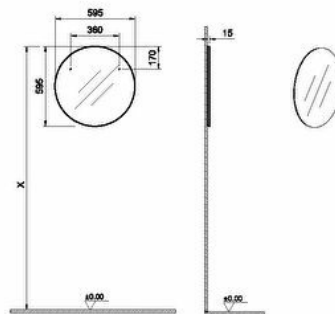


**Collection:** Basis**Technical specifications**

Colour	Brushed Chrome
Height	160
Width	595
Depth	16
Designer	VitrA Design Team
Body Coating	Melamine
Body Colour	Brushed Chrome

Finish	Melamine
Material	Melamine

LED	No
Assembly	Suspended
Body Material	Chipboard + Mirror
Guarantee	2
Packaged Product Sizes (WxDxH)	755X220X670
Marketing Measure (cm)	60

2A technical drawing**Technical specifications**

Colour: Brushed Chrome **Height:** 160 **Width:** 595 **Depth:** 16 **Designer:** VitrA Design Team **Body Coating:** Melamine **Body Colour:** Brushed Chrome **LED:** No **Assembly:** Suspended **Body Material:** Chipboard + Mirror **Guarantee:** 2 **Packaged Product Sizes (WxDxH):** 755X220X670 **Marketing Measure (cm):** 60 **Finish:** Melamine **Material:** Melamine