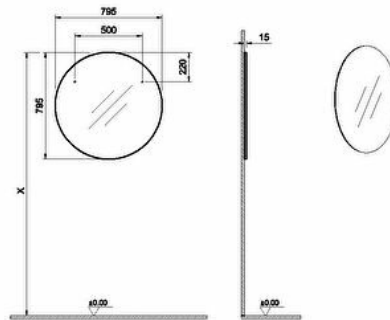

## Technical specifications

<b>Colour</b>	Brushed Chrome
<b>Height</b>	160
<b>Width</b>	795
<b>Depth</b>	16
<b>Designer</b>	VitrA Design Team
<b>Body Coating</b>	Melamine
<b>Body Colour</b>	Brushed Chrome

<b>Finish</b>	Melamine
<b>Material</b>	Melamine

<b>LED</b>	No
<b>Assembly</b>	Suspended
<b>Body Material</b>	Chipboard + Mirror
<b>Guarantee</b>	2
<b>Packaged Product</b>	
<b>Sizes (WxDxH)</b>	845X66X210
<b>Marketing Measure</b>	
<b>(cm)</b>	80

**2A technical drawing****Technical specifications**

**Colour:** Brushed Chrome **Height:** 160 **Width:** 795 **Depth:** 16 **Designer:** VitrA Design Team **Body Coating:** Melamine **Body Colour:** Brushed Chrome **LED:** No **Assembly:** Suspended **Body Material:** Chipboard + Mirror **Guarantee:** 2 **Packaged Product Sizes (WxDxH):** 845X66X210 **Marketing Measure (cm):** 80 **Finish:** Melamine **Material:** Melamine