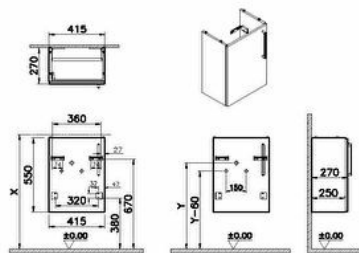

Collection: Root Flat

Technical specifications

Colour	Glossy white
Height	545
Width	416
Depth	269
Designer	VitrA Design Team
Door Hinge Position	Left
Finish	PET

Washbasin Type	Compatible with vanity basin
Body Coating	PET
Body Colour	White high gloss
Body Material	MDF
LED	No

Marketing Measure (cm)	45
-------------------------------	----

Finish-Front	PET
Front Colour	Glossy White
Front Material	MDF
Handle Material	Zamak
Material	PET
Number of Doors	1
Soft close	Yes
Syphon	Syphon Included

Drainer	Including
Syphon Cut-Out	No
Assembly	Suspended
Drawer option	Single Seat
Packaged Product Sizes (WxDxH)	466X319X595
Grip	Root Bar Handle
Leg Option	No
Guarantee	2

2A technical drawing

Technical specifications

Colour: Glossy white **Height:** 545 **Width:** 416 **Depth:** 269 **Designer:** VitrA Design Team **Door Hinge Position:** Left **Finish:** PET **Finish-Front:** PET **Front Colour:** Glossy White **Front Material:** MDF **Handle Material:** Zamak **Material:** PET **Number of Doors:** 1 **Soft close:** Yes **Syphon:** Syphon Included **Washbasin Type:** Compatible with vanity basin **Body Coating:** PET **Body Colour:** White high gloss **Body Material:** MDF **LED:** No **Drainer:** Including **Syphon Cut-Out:** No **Assembly:** Suspended **Drawer option:** Single Seat **Packaged Product Sizes (WxDxH):** 466X319X595 **Grip:** Root Bar Handle **Leg Option:** No **Guarantee:** 2 **Marketing Measure (cm):** 45