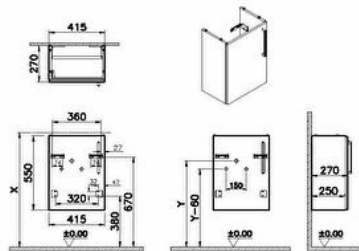

### Technical specifications

<b>Colour</b>	Matt Rock Grey
<b>Height</b>	545
<b>Width</b>	416
<b>Depth</b>	269
<b>Designer</b>	VitrA Design Team
<b>Door Hinge Position</b>	Left
<b>Finish</b>	PET

<b>Washbasin Type</b>	Compatible with vanity basin
<b>Body Coating</b>	PET
<b>Body Colour</b>	Matt rock grey
<b>Body Material</b>	MDF
<b>LED</b>	No
<b>Drainer</b>	Including

<b>Marketing Measure (cm)</b>	45
-------------------------------	----

<b>Finish-Front</b>	PET
<b>Front Colour</b>	Matt rock grey
<b>Front Material</b>	MDF
<b>Handle Material</b>	Zamak
<b>Material</b>	PET
<b>Number of Doors</b>	1
<b>Soft close</b>	Yes
<b>Syphon</b>	Syphon Included

<b>Syphon Cut-Out</b>	No
<b>Assembly</b>	Suspended
<b>Drawer option</b>	Single Seat
<b>Packaged Product</b>	466X319X595
<b>Sizes (WxDxH)</b>	
<b>Grip</b>	Root Bar Handle
<b>Leg Option</b>	No
<b>Guarantee</b>	2

## 2A technical drawing

**Technical specifications**

**Colour:** Matt Rock Grey **Height:** 545 **Width:** 416 **Depth:** 269 **Designer:** VitrA Design Team **Door Hinge Position:** Left **Finish:** PET  
**Finish-Front:** PET **Front Colour:** Matt rock grey **Front Material:** MDF **Handle Material:** Zamak **Material:** PET **Number of Doors:** 1  
**Soft close:** Yes **Syphon:** Syphon Included **Washbasin Type:** Compatible with vanity basin **Body Coating:** PET **Body Colour:** Matt  
 rock grey **Body Material:** MDF **LED:** No **Drainer:** Including **Syphon Cut-Out:** No **Assembly:** Suspended **Drawer option:** Single Seat  
**Packaged Product Sizes (WxDxH):** 466X319X595 **Grip:** Root Bar Handle **Leg Option:** No **Guarantee:** 2 **Marketing Measure (cm):**  
 45