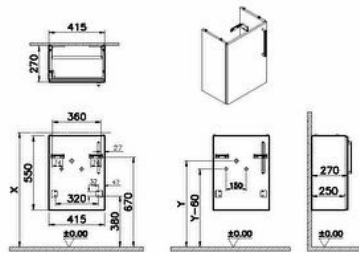

Collection: Root Flat

Technical specifications

Colour	Matt Dark Blue
Height	545
Width	416
Depth	269
Designer	VitrA Design Team
Door Hinge Position	Left
Finish	PET

Washbasin Type	Compatible with vanity basin
Body Coating	PET
Body Colour	Matt dark blue
Body Material	MDF
LED	No
Drainer	Including

Marketing Measure (cm)	45
-------------------------------	----

Finish-Front	PET
Front Colour	Matt dark blue
Front Material	MDF
Handle Material	Zamak
Material	PET
Number of Doors	1
Soft close	Yes
Syphon	Syphon Included

Syphon Cut-Out	No
Assembly	Suspended
Drawer option	Single Seat
Packaged Product	466X319X595
Sizes (WxDxH)	
Grip	Root Bar Handle
Leg Option	No
Guarantee	2

2A technical drawing

**Technical specifications**

Colour: Matt Dark Blue **Height:** 545 **Width:** 416 **Depth:** 269 **Designer:** VitrA Design Team **Door Hinge Position:** Left **Finish:** PET **Finish-Front:** PET **Front Colour:** Matt dark blue **Front Material:** MDF **Handle Material:** Zamak **Material:** PET **Number of Doors:** 1 **Soft close:** Yes **Syphon:** Syphon Included **Washbasin Type:** Compatible with vanity basin **Body Coating:** PET **Body Colour:** Matt dark blue **Body Material:** MDF **LED:** No **Drainer:** Including **Syphon Cut-Out:** No **Assembly:** Suspended **Drawer option:** Single Seat **Packaged Product Sizes (WxDxH):** 466X319X595 **Grip:** Root Bar Handle **Leg Option:** No **Guarantee:** 2 **Marketing Measure (cm):** 45