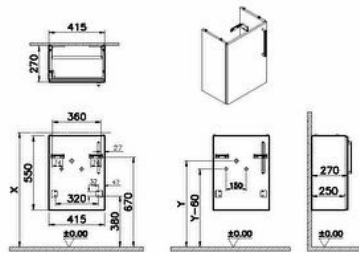

Collection: Root Flat

Technical specifications

Colour	Walnut
Height	545
Width	416
Depth	269
Designer	VitrA Design Team
Door Hinge Position	Left
Finish	Melamine

Washbasin Type	Compatible with vanity basin
Body Coating	Melamine
Body Colour	Walnut
Body Material	MDF
LED	No
Drainer	Including

Marketing Measure (cm)	45
-------------------------------	----

Finish-Front	Melamine
Front Colour	Walnut
Front Material	MDF
Handle Material	Zamak
Material	Melamine
Number of Doors	1
Soft close	Yes
Syphon	Syphon Included

Syphon Cut-Out	No
Assembly	Suspended
Drawer option	Single Seat
Packaged Product	466X319X595
Sizes (WxDxH)	
Grip	Root Bar Handle
Leg Option	No
Guarantee	2

2A technical drawing

Technical specifications

Colour: Walnut **Height:** 545 **Width:** 416 **Depth:** 269 **Designer:** VitrA Design Team **Door Hinge Position:** Left **Finish:** Melamine
Finish-Front: Melamine **Front Colour:** Walnut **Front Material:** MDF **Handle Material:** Zamak **Material:** Melamine **Number of Doors:** 1
Soft close: Yes **Syphon:** Syphon Included **Washbasin Type:** Compatible with vanity basin **Body Coating:** Melamine **Body Colour:**
 Walnut **Body Material:** MDF **LED:** No **Drainer:** Including **Syphon Cut-Out:** No **Assembly:** Suspended **Drawer option:** Single Seat
Packaged Product Sizes (WxDxH): 466X319X595 **Grip:** Root Bar Handle **Leg Option:** No **Guarantee:** 2 **Marketing Measure (cm):**
 45