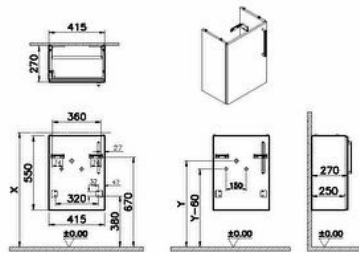

Collection: Root Flat

Technical specifications

Colour	Cordoba
Height	545
Width	416
Depth	269
Designer	VitrA Design Team
Door Hinge Position	Left
Finish-Front	Melamine

Body Colour	Cordoba
Body Material	Chipboard
LED	No
Drainer	Including
Syphon Cut-Out	No
Assembly	Suspended

Drawer option	Single Seat
Packaged Product	466X319X595
Sizes (WxDxH)	
Grip	Root Bar Handle
Leg Option	No
Guarantee	2
Marketing Measure	45
(cm)	
Finish	Melamine

2A technical drawing

**Technical specifications**

Colour: Cordoba **Height:** 545 **Width:** 416 **Depth:** 269 **Designer:** VitrA Design Team **Door Hinge Position:** Left **Finish-Front:** Melamine **Front Colour:** Cordoba **Front Material:** Chipboard **Handle Material:** Zamak **Number of Doors:** 1 **Soft close:** Yes **Syphon:** Syphon Included **Washbasin Type:** Compatible with vanity basin **Body Coating:** Melamine **Body Colour:** Cordoba **Body Material:** Chipboard **LED:** No **Drainer:** Including **Syphon Cut-Out:** No **Assembly:** Suspended **Drawer option:** Single Seat **Packaged Product Sizes (WxDxH):** 466X319X595 **Grip:** Root Bar Handle **Leg Option:** No **Guarantee:** 2 **Marketing Measure (cm):** 45 **Finish:** Melamine **Material:** Melamine