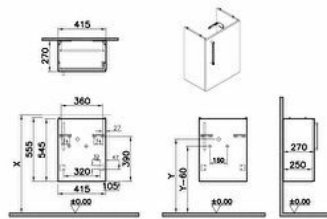

Collection: Root Flat

Technical specifications

Colour	Glossy white
Height	545
Width	416
Depth	269
Designer	VitrA Design Team
Door Hinge Position	Right
Finish	PET

Washbasin Type	Compatible with vanity basin
Body Coating	PET
Body Colour	White high gloss
Body Material	MDF
LED	No

Marketing Measure (cm)	45
-------------------------------	----

Finish-Front	PET
Front Colour	Glossy White
Front Material	MDF
Handle Material	Zamak
Material	PET
Number of Doors	1
Soft close	Yes
Syphon	Syphon Included

Drainer	Including
Syphon Cut-Out	No
Assembly	Suspended
Drawer option	Single Seat
Packaged Product Sizes (WxDxH)	466X319X595
Grip	Root Bar Handle
Leg Option	No
Guarantee	2

2A technical drawing

Technical specifications

Colour: Glossy white **Height:** 545 **Width:** 416 **Depth:** 269 **Designer:** VitrA Design Team **Door Hinge Position:** Right **Finish:** PET **Finish-Front:** PET **Front Colour:** Glossy White **Front Material:** MDF **Handle Material:** Zamak **Material:** PET **Number of Doors:** 1 **Soft close:** Yes **Syphon:** Syphon Included **Washbasin Type:** Compatible with vanity basin **Body Coating:** PET **Body Colour:** White high gloss **Body Material:** MDF **LED:** No **Drainer:** Including **Syphon Cut-Out:** No **Assembly:** Suspended **Drawer option:** Single Seat **Packaged Product Sizes (WxDxH):** 466X319X595 **Grip:** Root Bar Handle **Leg Option:** No **Guarantee:** 2 **Marketing Measure (cm):** 45