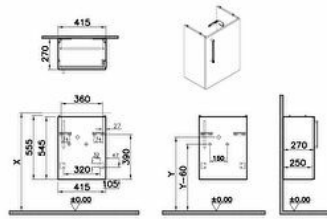

### Technical specifications

<b>Colour</b>	Matt Rock Grey
<b>Height</b>	545
<b>Width</b>	416
<b>Depth</b>	269
<b>Designer</b>	VitrA Design Team
<b>Door Hinge Position</b>	Right
<b>Finish</b>	PET

<b>Washbasin Type</b>	Compatible with vanity basin
<b>Body Coating</b>	PET
<b>Body Colour</b>	Matt rock grey
<b>Body Material</b>	MDF
<b>LED</b>	No
<b>Drainer</b>	Including

<b>Marketing Measure (cm)</b>	45
-------------------------------	----

<b>Finish-Front</b>	PET
<b>Front Colour</b>	Matt rock grey
<b>Front Material</b>	MDF
<b>Handle Material</b>	Zamak
<b>Material</b>	PET
<b>Number of Doors</b>	1
<b>Soft close</b>	Yes
<b>Syphon</b>	Syphon Included

<b>Syphon Cut-Out</b>	No
<b>Assembly</b>	Suspended
<b>Drawer option</b>	Single Seat
<b>Packaged Product</b>	466X319X595
<b>Sizes (WxDxH)</b>	
<b>Grip</b>	Root Bar Handle
<b>Leg Option</b>	No
<b>Guarantee</b>	2

### Technical specifications

**Colour:** Matt Rock Grey **Height:** 545 **Width:** 416 **Depth:** 269 **Designer:** VitrA Design Team **Door Hinge Position:** Right **Finish:** PET **Finish-Front:** PET **Front Colour:** Matt rock grey **Front Material:** MDF **Handle Material:** Zamak **Material:** PET **Number of Doors:** 1 **Soft close:** Yes **Syphon:** Syphon Included **Washbasin Type:** Compatible with vanity basin **Body Coating:** PET **Body Colour:** Matt rock grey **Body Material:** MDF **LED:** No **Drainer:** Including **Syphon Cut-Out:** No **Assembly:** Suspended **Drawer option:** Single Seat **Packaged Product Sizes (WxDxH):** 466X319X595 **Grip:** Root Bar Handle **Leg Option:** No **Guarantee:** 2 **Marketing Measure (cm):** 45