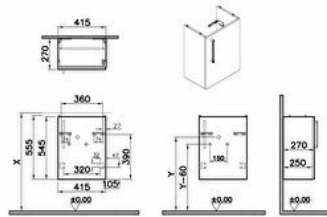

### Technical specifications

<b>Colour</b>	Matt Dark Blue
<b>Height</b>	545
<b>Width</b>	416
<b>Depth</b>	269
<b>Designer</b>	VitrA Design Team
<b>Door Hinge Position</b>	Right
<b>Finish</b>	PET

<b>Washbasin Type</b>	Compatible with vanity basin
<b>Body Coating</b>	PET
<b>Body Colour</b>	Matt dark blue
<b>Body Material</b>	MDF
<b>LED</b>	No
<b>Drainer</b>	Including

<b>Marketing Measure (cm)</b>	45
-------------------------------	----

<b>Finish-Front</b>	PET
<b>Front Colour</b>	Matt dark blue
<b>Front Material</b>	MDF
<b>Handle Material</b>	Zamak
<b>Material</b>	PET
<b>Number of Doors</b>	1
<b>Soft close</b>	Yes
<b>Syphon</b>	Syphon Included

<b>Syphon Cut-Out</b>	No
<b>Assembly</b>	Suspended
<b>Drawer option</b>	Single Seat
<b>Packaged Product</b>	466X319X595
<b>Sizes (WxDxH)</b>	
<b>Grip</b>	Root Bar Handle
<b>Leg Option</b>	No
<b>Guarantee</b>	2

### Technical specifications

**Colour:** Matt Dark Blue **Height:** 545 **Width:** 416 **Depth:** 269 **Designer:** VitrA Design Team **Door Hinge Position:** Right **Finish:** PET **Finish-Front:** PET **Front Colour:** Matt dark blue **Front Material:** MDF **Handle Material:** Zamak **Material:** PET **Number of Doors:** 1 **Soft close:** Yes **Syphon:** Syphon Included **Washbasin Type:** Compatible with vanity basin **Body Coating:** PET **Body Colour:** Matt dark blue **Body Material:** MDF **LED:** No **Drainer:** Including **Syphon Cut-Out:** No **Assembly:** Suspended **Drawer option:** Single Seat **Packaged Product Sizes (WxDxH):** 466X319X595 **Grip:** Root Bar Handle **Leg Option:** No **Guarantee:** 2 **Marketing Measure (cm):** 45