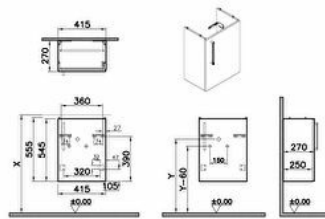

Collection: Root Flat

Technical specifications

| | |
|----------------------------|-------------------|
| Colour | Walnut |
| Height | 545 |
| Width | 416 |
| Depth | 269 |
| Designer | VitrA Design Team |
| Door Hinge Position | Right |
| Finish | Melamine |

| | |
|-------------------------------|----|
| Marketing Measure (cm) | 45 |
|-------------------------------|----|

| | |
|------------------------|-----------------|
| Finish-Front | Melamine |
| Front Colour | Walnut |
| Front Material | MDF |
| Handle Material | Zamak |
| Material | Melamine |
| Number of Doors | 1 |
| Soft close | Yes |
| Syphon | Syphon Included |

| | |
|-------------------------|-----------------|
| Syphon Cut-Out | No |
| Assembly | Suspended |
| Drawer option | Single Seat |
| Packaged Product | 466X319X595 |
| Sizes (WxDxH) | |
| Grip | Root Bar Handle |
| Leg Option | No |
| Guarantee | 2 |

2A technical drawing

Technical specifications

Colour: Walnut **Height:** 545 **Width:** 416 **Depth:** 269 **Designer:** VitrA Design Team **Door Hinge Position:** Right **Finish:** Melamine
Finish-Front: Melamine **Front Colour:** Walnut **Front Material:** MDF **Handle Material:** Zamak **Material:** Melamine **Number of Doors:** 1
Soft close: Yes **Syphon:** Syphon Included **Washbasin Type:** Compatible with vanity basin **Body Coating:** Melamine **Body Colour:**
 Walnut **Body Material:** MDF **LED:** No **Drainer:** Including **Syphon Cut-Out:** No **Assembly:** Suspended **Drawer option:** Single Seat
Packaged Product Sizes (WxDxH): 466X319X595 **Grip:** Root Bar Handle **Leg Option:** No **Guarantee:** 2 **Marketing Measure (cm):**
 45