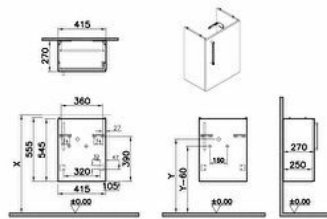

Collection: Root Flat

Technical specifications

| | |
|----------------------------|-------------------|
| Colour | Cordoba |
| Height | 545 |
| Width | 416 |
| Depth | 269 |
| Designer | VitrA Design Team |
| Door Hinge Position | Right |
| Finish-Front | Melamine |

| | |
|--------------------------|-----------------|
| Drawer option | Single Seat |
| Packaged Product | 466X319X595 |
| Sizes (WxDxH) | |
| Grip | Root Bar Handle |
| Leg Option | No |
| Guarantee | 2 |
| Marketing Measure | 45 |
| (cm) | |
| Finish | Melamine |

2A technical drawing

Technical specifications

Colour: Cordoba **Height:** 545 **Width:** 416 **Depth:** 269 **Designer:** VitrA Design Team **Door Hinge Position:** Right **Finish-Front:** Melamine **Front Colour:** Cordoba **Front Material:** Chipboard **Handle Material:** Zamak **Number of Doors:** 1 **Soft close:** Yes **Syphon:** Syphon Included **Washbasin Type:** Compatible with vanity basin **Body Coating:** Melamine **Body Colour:** Cordoba **Body Material:** Chipboard **LED:** No **Drainer:** Including **Syphon Cut-Out:** No **Assembly:** Suspended **Drawer option:** Single Seat **Packaged Product Sizes (WxDxH):** 466X319X595 **Grip:** Root Bar Handle **Leg Option:** No **Guarantee:** 2 **Marketing Measure (cm):** 45 **Finish:** Melamine **Material:** Melamine