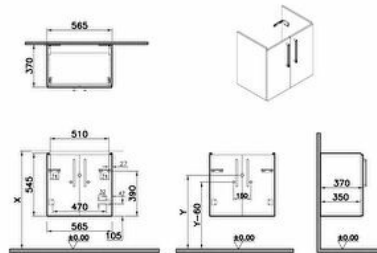

## Technical specifications

<b>Colour</b>	Glossy white
<b>Height</b>	545
<b>Width</b>	564
<b>Depth</b>	371
<b>Designer</b>	VitrA Design Team
<b>Finish</b>	PET
<b>Finish-Front</b>	PET

<b>Body Coating</b>	PET
<b>Body Colour</b>	White high gloss
<b>Body Material</b>	MDF
<b>LED</b>	No
<b>Drainer</b>	Including
<b>Syphon Cut-Out</b>	No

<b>Assembly</b>	Suspended
<b>Packaged Product</b>	614X421X595
<b>Sizes (WxDxH)</b>	
<b>Grip</b>	Root Bar Handle
<b>Leg Option</b>	No
<b>Door Option</b>	2 Doors
<b>Guarantee</b>	2
<b>Marketing Measure (cm)</b>	60

## 2A technical drawing

**Technical specifications**

**Colour:** Glossy white **Height:** 545 **Width:** 564 **Depth:** 371 **Designer:** VitrA Design Team **Finish:** PET **Finish-Front:** PET **Front Colour:** Glossy White **Front Material:** MDF **Handle Material:** Zamak **Material:** PET **Number of Doors:** 2 **Soft close:** Yes **Syphon:** Syphon Included **Washbasin Type:** Compatible with vanity basin **Body Coating:** PET **Body Colour:** White high gloss **Body Material:** MDF **LED:** No **Drainer:** Including **Syphon Cut-Out:** No **Assembly:** Suspended **Packaged Product Sizes (WxDxH):** 614X421X595 **Grip:** Root Bar Handle **Leg Option:** No **Door Option:** 2 Doors **Guarantee:** 2 **Marketing Measure (cm):** 60