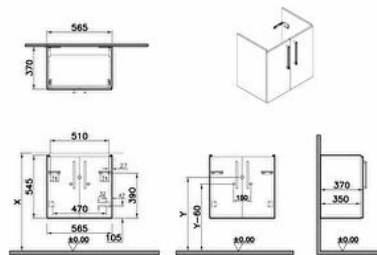

Collection: Root Flat

Technical specifications

Colour	Matt Rock Grey
Height	545
Width	564
Depth	371
Designer	VitrA Design Team
Finish	PET
Finish-Front	PET

Body Coating	PET
Body Colour	Matt rock grey
Body Material	MDF
LED	No
Drainer	Including
Syphon Cut-Out	No
Assembly	Suspended

Front Colour	Matt rock grey
Front Material	MDF
Handle Material	Zamak
Material	PET
Number of Doors	2
Soft close	Yes
Syphon	Syphon Included
Washbasin Type	Compatible with vanity basin

Packaged Product	
Sizes (WxDxH)	614X421X595
Grip	Root Bar Handle
Leg Option	No
Door Option	2 Doors
Guarantee	2
Marketing Measure (cm)	60

2A technical drawing

Technical specifications

Colour: Matt Rock Grey **Height:** 545 **Width:** 564 **Depth:** 371 **Designer:** VitrA Design Team **Finish:** PET **Finish-Front:** PET **Front Colour:** Matt rock grey **Front Material:** MDF **Handle Material:** Zamak **Material:** PET **Number of Doors:** 2 **Soft close:** Yes **Syphon:** Syphon Included **Washbasin Type:** Compatible with vanity basin **Body Coating:** PET **Body Colour:** Matt rock grey **Body Material:** MDF **LED:** No **Drainer:** Including **Syphon Cut-Out:** No **Assembly:** Suspended **Packaged Product Sizes (WxDxH):** 614X421X595 **Grip:** Root Bar Handle **Leg Option:** No **Door Option:** 2 Doors **Guarantee:** 2 **Marketing Measure (cm):** 60