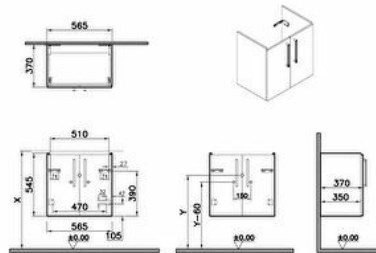

## Technical specifications

<b>Colour</b>	Matt Dark Blue
<b>Height</b>	545
<b>Width</b>	564
<b>Depth</b>	371
<b>Designer</b>	VitrA Design Team
<b>Finish</b>	PET
<b>Finish-Front</b>	PET

<b>Body Coating</b>	PET
<b>Body Colour</b>	Matt dark blue
<b>Body Material</b>	MDF
<b>LED</b>	No
<b>Drainer</b>	Including
<b>Syphon Cut-Out</b>	No
<b>Assembly</b>	Suspended

<b>Packaged Product</b>	614X421X595
<b>Sizes (WxDxH)</b>	
<b>Grip</b>	Root Bar Handle
<b>Leg Option</b>	No
<b>Door Option</b>	2 Doors
<b>Guarantee</b>	2
<b>Marketing Measure (cm)</b>	60

## 2A technical drawing

**Technical specifications**

**Colour:** Matt Dark Blue **Height:** 545 **Width:** 564 **Depth:** 371 **Designer:** VitrA Design Team **Finish:** PET **Finish-Front:** PET **Front Colour:** Matt dark blue **Front Material:** MDF **Handle Material:** Zamak **Material:** PET **Number of Doors:** 2 **Soft close:** Yes **Syphon:** Syphon Included **Washbasin Type:** Compatible with vanity basin **Body Coating:** PET **Body Colour:** Matt dark blue **Body Material:** MDF **LED:** No **Drainer:** Including **Syphon Cut-Out:** No **Assembly:** Suspended **Packaged Product Sizes (WxDxH):** 614X421X595 **Grip:** Root Bar Handle **Leg Option:** No **Door Option:** 2 Doors **Guarantee:** 2 **Marketing Measure (cm):** 60