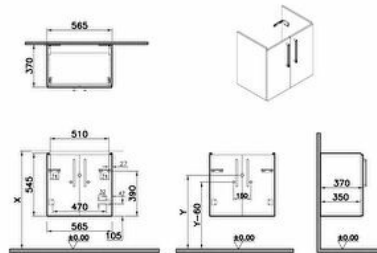

Collection: Root Flat

Technical specifications

Colour	Walnut
Height	545
Width	564
Depth	371
Designer	VitrA Design Team
Finish	Melamine
Finish-Front	Melamine

Body Coating	Melamine
Body Colour	Walnut
Body Material	MDF
LED	No
Drainer	Including
Syphon Cut-Out	No
Assembly	Suspended

Front Colour	Walnut
Front Material	MDF
Handle Material	Zamak
Material	Melamine
Number of Doors	2
Soft close	Yes
Syphon	Syphon Included
Washbasin Type	Compatible with vanity basin

Packaged Product	
Sizes (WxDxH)	614X421X595
Grip	Root Bar Handle
Leg Option	No
Door Option	2 Doors
Guarantee	2
Marketing Measure (cm)	60

2A technical drawing

**Technical specifications**

Colour: Walnut **Height:** 545 **Width:** 564 **Depth:** 371 **Designer:** VitrA Design Team **Finish:** Melamine **Finish-Front:** Melamine **Front Colour:** Walnut **Front Material:** MDF **Handle Material:** Zamak **Material:** Melamine **Number of Doors:** 2 **Soft close:** Yes **Syphon:** Syphon Included **Washbasin Type:** Compatible with vanity basin **Body Coating:** Melamine **Body Colour:** Walnut **Body Material:** MDF **LED:** No **Drainer:** Including **Syphon Cut-Out:** No **Assembly:** Suspended **Packaged Product Sizes (WxDxH):** 614X421X595 **Grip:** Root Bar Handle **Leg Option:** No **Door Option:** 2 Doors **Guarantee:** 2 **Marketing Measure (cm):** 60