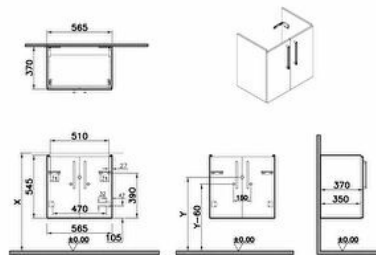

Collection: Root Flat

Technical specifications

| | |
|---------------------|-------------------|
| Colour | Cordoba |
| Height | 545 |
| Width | 564 |
| Depth | 371 |
| Designer | VitrA Design Team |
| Finish-Front | Melamine |
| Front Colour | Cordoba |

| | |
|---------------------------------------|-------------|
| Body Material | Chipboard |
| LED | No |
| Drainer | Including |
| Syphon Cut-Out | No |
| Assembly | Suspended |
| Packaged Product Sizes (WxDxH) | 614X421X595 |

| | |
|-------------------------------|-----------------|
| Grip | Root Bar Handle |
| Leg Option | No |
| Door Option | 2 Doors |
| Guarantee | 2 |
| Marketing Measure (cm) | 60 |
| Finish | Melamine |
| Material | Melamine |

2A technical drawing

**Technical specifications**

Colour: Cordoba **Height:** 545 **Width:** 564 **Depth:** 371 **Designer:** VitrA Design Team **Finish-Front:** Melamine **Front Colour:** Cordoba
Front Material: Chipboard **Handle Material:** Zamak **Number of Doors:** 2 **Soft close:** Yes **Syphon:** Syphon Included **Washbasin Type:** Compatible with vanity basin **Body Coating:** Melamine **Body Colour:** Cordoba **Body Material:** Chipboard **LED:** No **Drainer:** Including **Syphon Cut-Out:** No **Assembly:** Suspended **Packaged Product Sizes (WxDxH):** 614X421X595 **Grip:** Root Bar Handle
Leg Option: No **Door Option:** 2 Doors **Guarantee:** 2 **Marketing Measure (cm):** 60 **Finish:** Melamine **Material:** Melamine