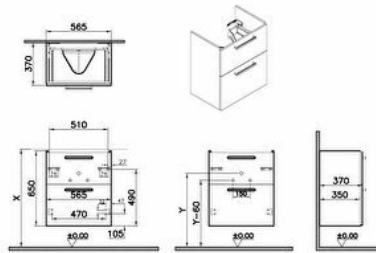

Collection: Root Flat

Technical specifications

Colour	Glossy white
Height	650
Width	564
Depth	373
Designer	VitrA Design Team
Finish	PET
Finish-Front	PET

Body Coating	PET
Body Colour	White high gloss
Body Material	MDF
Drawer option	2 Drawers
LED	No
Drainer	Including

Front Colour	Glossy White
Front Material	MDF
Full Extension	Yes
Handle Material	Zamak
Material	PET
Soft close	Yes
Syphon	Syphon Included
Washbasin Type	Compatible with vanity basin

Syphon Cut-Out	Yes
Assembly	Suspended
Number of Doors	2
Packaged Product	614X423X700
Sizes (WxDxH)	614X423X700
Grip	Root Bar Handle
Leg Option	No
Guarantee	2
Marketing Measure (cm)	60

2A technical drawing

**Technical specifications**

Colour: Glossy white **Height:** 650 **Width:** 564 **Depth:** 373 **Designer:** VitrA Design Team **Finish:** PET **Finish-Front:** PET **Front Colour:** Glossy White **Front Material:** MDF **Full Extension:** Yes **Handle Material:** Zamak **Material:** PET **Soft close:** Yes **Syphon:** Syphon Included **Washbasin Type:** Compatible with vanity basin **Body Coating:** PET **Body Colour:** White high gloss **Body Material:** MDF **Drawer option:** 2 Drawers **LED:** No **Drainer:** Including **Syphon Cut-Out:** Yes **Assembly:** Suspended **Number of Doors:** 2 **Packaged Product Sizes (WxDxH):** 614X423X700 **Grip:** Root Bar Handle **Leg Option:** No **Guarantee:** 2 **Marketing Measure (cm):** 60