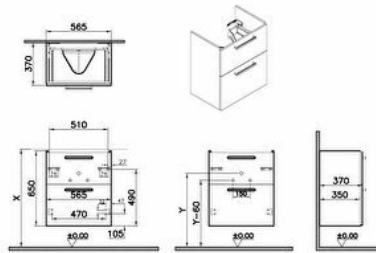

### Technical specifications

<b>Colour</b>	Matt Rock Grey
<b>Height</b>	650
<b>Width</b>	564
<b>Depth</b>	373
<b>Designer</b>	VitrA Design Team
<b>Finish</b>	PET
<b>Finish-Front</b>	PET

<b>Body Coating</b>	PET
<b>Body Colour</b>	Matt rock grey
<b>Body Material</b>	MDF
<b>Drawer option</b>	2 Drawers
<b>LED</b>	No
<b>Drainer</b>	Including
<b>Syphon Cut-Out</b>	Yes

<b>Assembly</b>	Suspended
<b>Number of Doors</b>	2
<b>Packaged Product Sizes (WxDxH)</b>	614X423X700
<b>Grip</b>	Root Bar Handle
<b>Leg Option</b>	No
<b>Guarantee</b>	2
<b>Marketing Measure (cm)</b>	60

### Technical specifications

**Colour:** Matt Rock Grey **Height:** 650 **Width:** 564 **Depth:** 373 **Designer:** VitrA Design Team **Finish:** PET **Finish-Front:** PET **Front Colour:** Matt rock grey **Front Material:** MDF **Full Extension:** Yes **Handle Material:** Zamak **Material:** PET **Soft close:** Yes **Syphon:** Syphon Included **Washbasin Type:** Compatible with vanity basin **Body Coating:** PET **Body Colour:** Matt rock grey **Body Material:** MDF **Drawer option:** 2 Drawers **LED:** No **Drainer:** Including **Syphon Cut-Out:** Yes **Assembly:** Suspended **Number of Doors:** 2 **Packaged Product Sizes (WxDxH):** 614X423X700 **Grip:** Root Bar Handle **Leg Option:** No **Guarantee:** 2 **Marketing Measure (cm):** 60