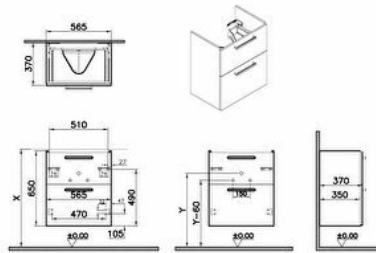

Collection: Root Flat

Technical specifications

Colour	Matt Dark Blue
Height	650
Width	564
Depth	373
Designer	VitrA Design Team
Finish	PET
Finish-Front	PET

Body Coating	PET
Body Colour	Matt dark blue
Body Material	MDF
Drawer option	2 Drawers
LED	No
Drainer	Including
Syphon Cut-Out	Yes

Front Colour	Matt dark blue
Front Material	MDF
Full Extension	Yes
Handle Material	Zamak
Material	PET
Soft close	Yes
Syphon	Syphon Included
Washbasin Type	Compatible with vanity basin

Assembly	Suspended
Number of Doors	2
Packaged Product Sizes (WxDxH)	614X423X700
Grip	Root Bar Handle
Leg Option	No
Guarantee	2
Marketing Measure (cm)	60

2A technical drawing

Technical specifications

Colour: Matt Dark Blue **Height:** 650 **Width:** 564 **Depth:** 373 **Designer:** VitrA Design Team **Finish:** PET **Finish-Front:** PET **Front Colour:** Matt dark blue **Front Material:** MDF **Full Extension:** Yes **Handle Material:** Zamak **Material:** PET **Soft close:** Yes **Syphon:** Syphon Included **Washbasin Type:** Compatible with vanity basin **Body Coating:** PET **Body Colour:** Matt dark blue **Body Material:** MDF **Drawer option:** 2 Drawers **LED:** No **Drainer:** Including **Syphon Cut-Out:** Yes **Assembly:** Suspended **Number of Doors:** 2 **Packaged Product Sizes (WxDxH):** 614X423X700 **Grip:** Root Bar Handle **Leg Option:** No **Guarantee:** 2 **Marketing Measure (cm):** 60