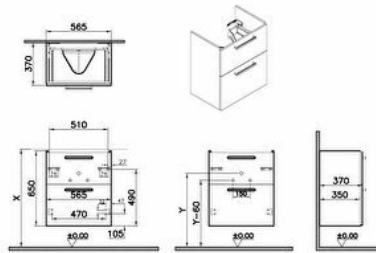

Collection: Root Flat

Technical specifications

Colour	Walnut
Height	650
Width	564
Depth	373
Designer	VitrA Design Team
Finish	Melamine
Finish-Front	Melamine

Body Coating	Melamine
Body Colour	Walnut
Body Material	MDF
Drawer option	2 Drawers
LED	No
Drainer	Including
Syphon Cut-Out	Yes

Front Colour	Walnut
Front Material	MDF
Full Extension	Yes
Handle Material	Zamak
Material	Melamine
Soft close	Yes
Syphon	Syphon Included
Washbasin Type	Compatible with vanity basin

Assembly	Suspended
Number of Doors	2
Packaged Product Sizes (WxDxH)	614X423X700
Grip	Root Bar Handle
Leg Option	No
Guarantee	2
Marketing Measure (cm)	60

2A technical drawing

Technical specifications

Colour: Walnut **Height:** 650 **Width:** 564 **Depth:** 373 **Designer:** VitrA Design Team **Finish:** Melamine **Finish-Front:** Melamine **Front Colour:** Walnut **Front Material:** MDF **Full Extension:** Yes **Handle Material:** Zamak **Material:** Melamine **Soft close:** Yes **Syphon:** Syphon Included **Washbasin Type:** Compatible with vanity basin **Body Coating:** Melamine **Body Colour:** Walnut **Body Material:** MDF **Drawer option:** 2 Drawers **LED:** No **Drainer:** Including **Syphon Cut-Out:** Yes **Assembly:** Suspended **Number of Doors:** 2 **Packaged Product Sizes (WxDxH):** 614X423X700 **Grip:** Root Bar Handle **Leg Option:** No **Guarantee:** 2 **Marketing Measure (cm):** 60