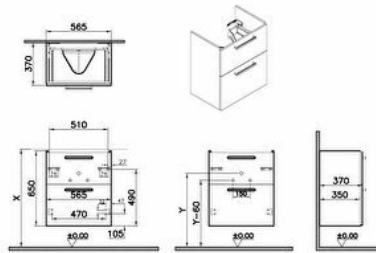

Collection: Root Flat

Technical specifications

Colour	Cordoba
Height	650
Width	564
Depth	373
Designer	VitrA Design Team
Finish-Front	Melamine
Front Colour	Cordoba

Body Material	Chipboard
Drawer option	2 Drawers
LED	No
Drainer	Including
Syphon Cut-Out	Yes
Assembly	Suspended

Front Material	Chipboard
Full Extension	Yes
Handle Material	Zamak
Soft close	Yes
Syphon	Syphon Included
Washbasin Type	Compatible with vanity basin
Body Coating	Melamine
Body Colour	Cordoba

Number of Doors	2
Packaged Product	614X423X700
Sizes (WxDxH)	
Grip	Root Bar Handle
Leg Option	No
Guarantee	2
Marketing Measure (cm)	60
Finish	Melamine
Material	Melamine

2A technical drawing

**Technical specifications**

Colour: Cordoba **Height:** 650 **Width:** 564 **Depth:** 373 **Designer:** VitrA Design Team **Finish-Front:** Melamine **Front Colour:** Cordoba
Front Material: Chipboard **Full Extension:** Yes **Handle Material:** Zamak **Soft close:** Yes **Syphon:** Syphon Included **Washbasin Type:**
 Compatible with vanity basin **Body Coating:** Melamine **Body Colour:** Cordoba **Body Material:** Chipboard **Drawer option:** 2
 Drawers **LED:** No **Drainer:** Including **Syphon Cut-Out:** Yes **Assembly:** Suspended **Number of Doors:** 2 **Packaged Product Sizes**
(WxDxH): 614X423X700 **Grip:** Root Bar Handle **Leg Option:** No **Guarantee:** 2 **Marketing Measure (cm):** 60 **Finish:** Melamine
Material: Melamine