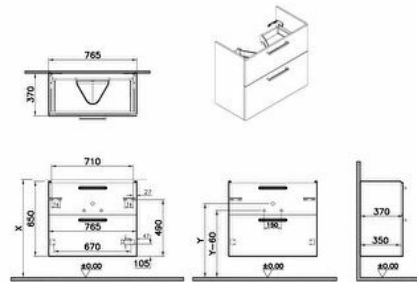

### Technical specifications

<b>Colour</b>	Glossy white
<b>Height</b>	650
<b>Width</b>	764
<b>Depth</b>	373
<b>Designer</b>	VitrA Design Team
<b>Finish</b>	PET
<b>Finish-Front</b>	PET

<b>Body Coating</b>	PET
<b>Body Colour</b>	White high gloss
<b>Body Material</b>	MDF
<b>Drawer option</b>	2 Drawers
<b>LED</b>	No
<b>Drainer</b>	Including

<b>Syphon Cut-Out</b>	Yes
<b>Assembly</b>	Suspended
<b>Number of Doors</b>	2
<b>Packaged Product</b>	814X423X700
<b>Sizes (WxDxH)</b>	
<b>Grip</b>	Root Bar Handle
<b>Leg Option</b>	No
<b>Guarantee</b>	2
<b>Marketing Measure (cm)</b>	80

### Technical specifications

**Colour:** Glossy white **Height:** 650 **Width:** 764 **Depth:** 373 **Designer:** VitrA Design Team **Finish:** PET **Finish-Front:** PET **Front Colour:** Glossy White **Front Material:** MDF **Full Extension:** Yes **Handle Material:** Zamak **Material:** PET **Soft close:** Yes **Syphon:** Syphon Included **Washbasin Type:** Compatible with vanity basin **Body Coating:** PET **Body Colour:** White high gloss **Body Material:** MDF **Drawer option:** 2 Drawers **LED:** No **Drainer:** Including **Syphon Cut-Out:** Yes **Assembly:** Suspended **Number of Doors:** 2 **Packaged Product Sizes (WxDxH):** 814X423X700 **Grip:** Root Bar Handle **Leg Option:** No **Guarantee:** 2 **Marketing Measure (cm):** 80