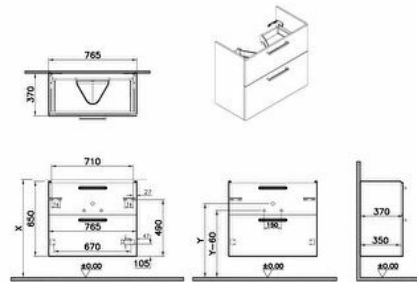

### Technical specifications

<b>Colour</b>	Matt Rock Grey
<b>Height</b>	650
<b>Width</b>	764
<b>Depth</b>	373
<b>Designer</b>	VitrA Design Team
<b>Finish</b>	PET
<b>Finish-Front</b>	PET

<b>Body Coating</b>	PET
<b>Body Colour</b>	Matt rock grey
<b>Body Material</b>	MDF
<b>Drawer option</b>	2 Drawers
<b>LED</b>	No
<b>Drainer</b>	Including
<b>Syphon Cut-Out</b>	Yes

<b>Assembly</b>	Suspended
<b>Number of Doors</b>	2
<b>Packaged Product Sizes (WxDxH)</b>	814X423X700
<b>Grip</b>	Root Bar Handle
<b>Leg Option</b>	No
<b>Guarantee</b>	2
<b>Marketing Measure (cm)</b>	80

## 2A technical drawing

**Technical specifications**

**Colour:** Matt Rock Grey **Height:** 650 **Width:** 764 **Depth:** 373 **Designer:** VitrA Design Team **Finish:** PET **Finish-Front:** PET **Front Colour:** Matt rock grey **Front Material:** MDF **Full Extension:** Yes **Handle Material:** Zamak **Material:** PET **Soft close:** Yes **Syphon:** Syphon Included **Washbasin Type:** Compatible with vanity basin **Body Coating:** PET **Body Colour:** Matt rock grey **Body Material:** MDF **Drawer option:** 2 Drawers **LED:** No **Drainer:** Including **Syphon Cut-Out:** Yes **Assembly:** Suspended **Number of Doors:** 2 **Packaged Product Sizes (WxDxH):** 814X423X700 **Grip:** Root Bar Handle **Leg Option:** No **Guarantee:** 2 **Marketing Measure (cm):** 80