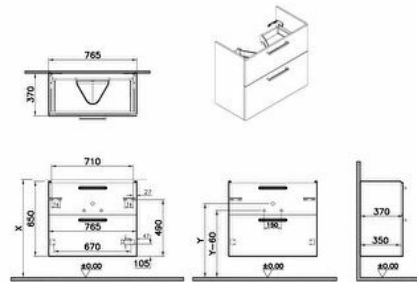

Collection: Root Flat

Technical specifications

Colour	Matt Dark Blue
Height	650
Width	764
Depth	373
Designer	VitrA Design Team
Finish	PET
Finish-Front	PET

Body Coating	PET
Body Colour	Matt dark blue
Body Material	MDF
Drawer option	2 Drawers
LED	No
Drainer	Including
Syphon Cut-Out	Yes

Front Colour	Matt dark blue
Front Material	MDF
Full Extension	Yes
Handle Material	Zamak
Material	PET
Soft close	Yes
Syphon	Syphon Included
Washbasin Type	Compatible with vanity basin

Assembly	Suspended
Number of Doors	2
Packaged Product Sizes (WxDxH)	814X423X700
Grip	Root Bar Handle
Leg Option	No
Guarantee	2
Marketing Measure (cm)	80

2A technical drawing

**Technical specifications**

Colour: Matt Dark Blue **Height:** 650 **Width:** 764 **Depth:** 373 **Designer:** VitrA Design Team **Finish:** PET **Finish-Front:** PET **Front Colour:** Matt dark blue **Front Material:** MDF **Full Extension:** Yes **Handle Material:** Zamak **Material:** PET **Soft close:** Yes **Syphon:** Syphon Included **Washbasin Type:** Compatible with vanity basin **Body Coating:** PET **Body Colour:** Matt dark blue **Body Material:** MDF **Drawer option:** 2 Drawers **LED:** No **Drainer:** Including **Syphon Cut-Out:** Yes **Assembly:** Suspended **Number of Doors:** 2 **Packaged Product Sizes (WxDxH):** 814X423X700 **Grip:** Root Bar Handle **Leg Option:** No **Guarantee:** 2 **Marketing Measure (cm):** 80