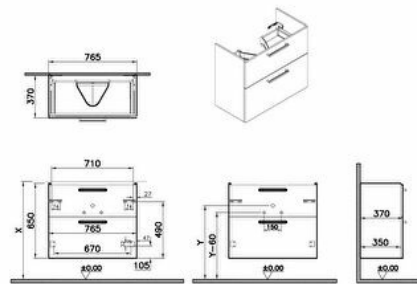

Collection: Root Flat

Technical specifications

Colour	Cordoba
Height	650
Width	764
Depth	373
Designer	VitrA Design Team
Finish-Front	Melamine
Front Colour	Cordoba

Body Material	Chipboard
Drawer option	2 Drawers
LED	No
Drainer	Including
Syphon Cut-Out	Yes
Assembly	Suspended

Front Material	Chipboard
Full Extension	Yes
Handle Material	Zamak
Soft close	Yes
Syphon	Syphon Included
Washbasin Type	Compatible with vanity basin
Body Coating	Melamine
Body Colour	Cordoba

Number of Doors	2
Packaged Product	814X423X700
Sizes (WxDxH)	
Grip	Root Bar Handle
Leg Option	No
Guarantee	2
Marketing Measure (cm)	80
Finish	Melamine
Material	Melamine

2A technical drawing

Technical specifications

Colour: Cordoba **Height:** 650 **Width:** 764 **Depth:** 373 **Designer:** VitrA Design Team **Finish-Front:** Melamine **Front Colour:** Cordoba
Front Material: Chipboard **Full Extension:** Yes **Handle Material:** Zamak **Soft close:** Yes **Syphon:** Syphon Included **Washbasin Type:**
 Compatible with vanity basin **Body Coating:** Melamine **Body Colour:** Cordoba **Body Material:** Chipboard **Drawer option:** 2
 Drawers **LED:** No **Drainer:** Including **Syphon Cut-Out:** Yes **Assembly:** Suspended **Number of Doors:** 2 **Packaged Product Sizes**
(WxDxH): 814X423X700 **Grip:** Root Bar Handle **Leg Option:** No **Guarantee:** 2 **Marketing Measure (cm):** 80 **Finish:** Melamine
Material: Melamine