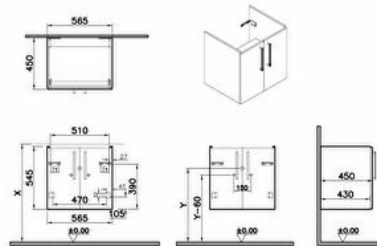

Collection: Root Flat

Technical specifications

Colour	Glossy white
Height	545
Width	564
Depth	449
Designer	VitrA Design Team
Finish	PET
Finish-Front	PET

Washbasin Type	Compatible with vanity basin
Body Coating	PET
Body Colour	White high gloss
Body Material	MDF
Hinge Color	Metal
LED	No

Marketing Measure (cm)	60
-------------------------------	----

Front Colour	Glossy White
Front Material	MDF
Handle Material	Zamak
Hinge Type	Soft Closing
Material	PET
Number of Doors	2
Soft close	Yes
Syphon	Syphon Included

Drainer	Including
Syphon Cut-Out	No
Assembly	Suspended
Packaged Product	614X499X595
Sizes (WxDxH)	
Grip	Root Bar Handle
Leg Option	No
Door Option	2 Doors
Guarantee	2

2A technical drawing

**Technical specifications**

Colour: Glossy white **Height:** 545 **Width:** 564 **Depth:** 449 **Designer:** VitrA Design Team **Finish:** PET **Finish-Front:** PET **Front Colour:** Glossy White **Front Material:** MDF **Handle Material:** Zamak **Hinge Type:** Soft Closing **Material:** PET **Number of Doors:** 2 **Soft close:** Yes **Syphon:** Syphon Included **Washbasin Type:** Compatible with vanity basin **Body Coating:** PET **Body Colour:** White high gloss **Body Material:** MDF **Hinge Color:** Metal **LED:** No **Drainer:** Including **Syphon Cut-Out:** No **Assembly:** Suspended **Packaged Product Sizes (WxDxH):** 614X499X595 **Grip:** Root Bar Handle **Leg Option:** No **Door Option:** 2 Doors **Guarantee:** 2 **Marketing Measure (cm):** 60