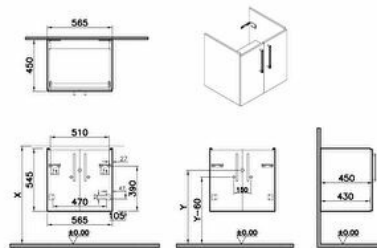

Collection: Root Flat

Technical specifications

Colour	Matt Rock Grey
Height	545
Width	564
Depth	449
Designer	VitrA Design Team
Finish	PET
Finish-Front	PET

Body Coating	PET
Body Colour	Matt rock grey
Body Material	MDF
LED	No
Drainer	Including
Syphon Cut-Out	No
Assembly	Suspended

Front Colour	Matt rock grey
Front Material	MDF
Handle Material	Zamak
Material	PET
Number of Doors	2
Soft close	Yes
Syphon	Syphon Included
Washbasin Type	Compatible with vanity basin

Packaged Product	
Sizes (WxDxH)	614X499X595
Grip	Root Bar Handle
Leg Option	No
Door Option	2 Doors
Guarantee	2
Marketing Measure (cm)	60

2A technical drawing

Technical specifications

Colour: Matt Rock Grey **Height:** 545 **Width:** 564 **Depth:** 449 **Designer:** VitrA Design Team **Finish:** PET **Finish-Front:** PET **Front Colour:** Matt rock grey **Front Material:** MDF **Handle Material:** Zamak **Material:** PET **Number of Doors:** 2 **Soft close:** Yes **Syphon:** Syphon Included **Washbasin Type:** Compatible with vanity basin **Body Coating:** PET **Body Colour:** Matt rock grey **Body Material:** MDF **LED:** No **Drainer:** Including **Syphon Cut-Out:** No **Assembly:** Suspended **Packaged Product Sizes (WxDxH):** 614X499X595 **Grip:** Root Bar Handle **Leg Option:** No **Door Option:** 2 Doors **Guarantee:** 2 **Marketing Measure (cm):** 60