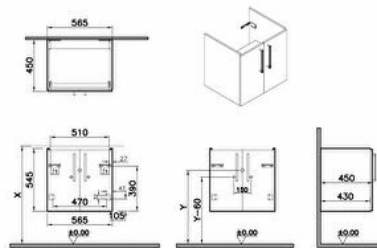

Collection: Root Flat

Technical specifications

Colour	Matt Dark Blue
Height	545
Width	564
Depth	449
Designer	VitrA Design Team
Finish	PET
Finish-Front	PET

Body Coating	PET
Body Colour	Matt dark blue
Body Material	MDF
LED	No
Drainer	Including
Syphon Cut-Out	No
Assembly	Suspended

Front Colour	Matt dark blue
Front Material	MDF
Handle Material	Zamak
Material	PET
Number of Doors	2
Soft close	Yes
Syphon	Syphon Included
Washbasin Type	Compatible with vanity basin

Packaged Product	
Sizes (WxDxH)	614X499X595
Grip	Root Bar Handle
Leg Option	No
Door Option	2 Doors
Guarantee	2
Marketing Measure (cm)	60

2A technical drawing

Technical specifications

Colour: Matt Dark Blue **Height:** 545 **Width:** 564 **Depth:** 449 **Designer:** VitrA Design Team **Finish:** PET **Finish-Front:** PET Front
Colour: Matt dark blue **Front Material:** MDF **Handle Material:** Zamak **Material:** PET **Number of Doors:** 2 **Soft close:** Yes **Syphon:**
 Syphon Included **Washbasin Type:** Compatible with vanity basin **Body Coating:** PET **Body Colour:** Matt dark blue **Body Material:**
 MDF **LED:** No **Drainer:** Including **Syphon Cut-Out:** No **Assembly:** Suspended **Packaged Product Sizes (WxDxH):** 614X499X595
Grip: Root Bar Handle **Leg Option:** No **Door Option:** 2 Doors **Guarantee:** 2 **Marketing Measure (cm):** 60