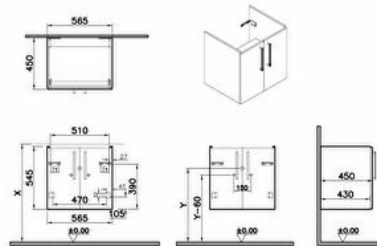

### Technical specifications

<b>Colour</b>	Walnut
<b>Height</b>	545
<b>Width</b>	564
<b>Depth</b>	449
<b>Designer</b>	VitrA Design Team
<b>Finish</b>	Melamine
<b>Finish-Front</b>	Melamine

<b>Body Coating</b>	Melamine
<b>Body Colour</b>	Walnut
<b>Body Material</b>	MDF
<b>LED</b>	No
<b>Drainer</b>	Including
<b>Syphon Cut-Out</b>	No
<b>Assembly</b>	Suspended

<b>Packaged Product</b>	
<b>Sizes (WxDxH)</b>	614X499X595
<b>Grip</b>	Root Bar Handle
<b>Leg Option</b>	No
<b>Door Option</b>	2 Doors
<b>Guarantee</b>	2
<b>Marketing Measure (cm)</b>	60

### Technical specifications

**Colour:** Walnut **Height:** 545 **Width:** 564 **Depth:** 449 **Designer:** VitrA Design Team **Finish:** Melamine **Finish-Front:** Melamine **Front Colour:** Walnut **Front Material:** MDF **Handle Material:** Zamak **Material:** Melamine **Number of Doors:** 2 **Soft close:** Yes **Syphon:** Syphon Included **Washbasin Type:** Compatible with vanity basin **Body Coating:** Melamine **Body Colour:** Walnut **Body Material:** MDF **LED:** No **Drainer:** Including **Syphon Cut-Out:** No **Assembly:** Suspended **Packaged Product Sizes (WxDxH):** 614X499X595 **Grip:** Root Bar Handle **Leg Option:** No **Door Option:** 2 Doors **Guarantee:** 2 **Marketing Measure (cm):** 60