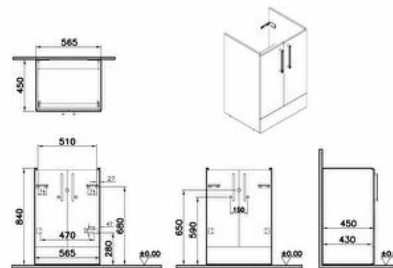

## Technical specifications

<b>Colour</b>	Glossy white
<b>Height</b>	834
<b>Width</b>	564
<b>Depth</b>	449
<b>Designer</b>	VitrA Design Team
<b>Finish</b>	PET
<b>Finish-Front</b>	PET

<b>Body Coating</b>	PET
<b>Body Colour</b>	White high gloss
<b>Body Material</b>	MDF
<b>LED</b>	No
<b>Drainer</b>	Including
<b>Syphon Cut-Out</b>	No

<b>Assembly</b>	Suspended
<b>Packaged Product</b>	614X499X884
<b>Sizes (WxDxH)</b>	
<b>Grip</b>	Root Bar Handle
<b>Leg Option</b>	No
<b>Door Option</b>	2 Doors
<b>Guarantee</b>	2
<b>Marketing Measure (cm)</b>	60

## 2A technical drawing

**Technical specifications**

**Colour:** Glossy white **Height:** 834 **Width:** 564 **Depth:** 449 **Designer:** VitrA Design Team **Finish:** PET **Finish-Front:** PET **Front Colour:** Glossy White **Front Material:** MDF **Handle Material:** Zamak **Material:** PET **Number of Doors:** 2 **Soft close:** Yes **Syphon:** Syphon Included **Washbasin Type:** Compatible with vanity basin **Body Coating:** PET **Body Colour:** White high gloss **Body Material:** MDF **LED:** No **Drainer:** Including **Syphon Cut-Out:** No **Assembly:** Suspended **Packaged Product Sizes (WxDxH):** 614X499X884 **Grip:** Root Bar Handle **Leg Option:** No **Door Option:** 2 Doors **Guarantee:** 2 **Marketing Measure (cm):** 60