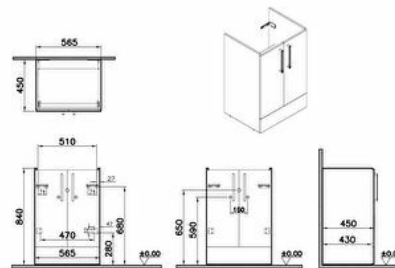

Collection: Root Flat

Technical specifications

Colour	Matt Rock Grey
Height	834
Width	564
Depth	449
Designer	VitrA Design Team
Finish	PET
Finish-Front	PET

Body Coating	PET
Body Colour	Matt rock grey
Body Material	MDF
LED	No
Drainer	Including
Syphon Cut-Out	No
Assembly	Suspended

Front Colour	Matt rock grey
Front Material	MDF
Handle Material	Zamak
Material	PET
Number of Doors	2
Soft close	Yes
Syphon	Syphon Included
Washbasin Type	Compatible with vanity basin

Packaged Product	
Sizes (WxDxH)	614X499X884
Grip	Root Bar Handle
Leg Option	No
Door Option	2 Doors
Guarantee	2
Marketing Measure (cm)	60

2A technical drawing

**Technical specifications**

Colour: Matt Rock Grey **Height:** 834 **Width:** 564 **Depth:** 449 **Designer:** VitrA Design Team **Finish:** PET **Finish-Front:** PET **Front Colour:** Matt rock grey **Front Material:** MDF **Handle Material:** Zamak **Material:** PET **Number of Doors:** 2 **Soft close:** Yes **Syphon:** Syphon Included **Washbasin Type:** Compatible with vanity basin **Body Coating:** PET **Body Colour:** Matt rock grey **Body Material:** MDF **LED:** No **Drainer:** Including **Syphon Cut-Out:** No **Assembly:** Suspended **Packaged Product Sizes (WxDxH):** 614X499X884 **Grip:** Root Bar Handle **Leg Option:** No **Door Option:** 2 Doors **Guarantee:** 2 **Marketing Measure (cm):** 60